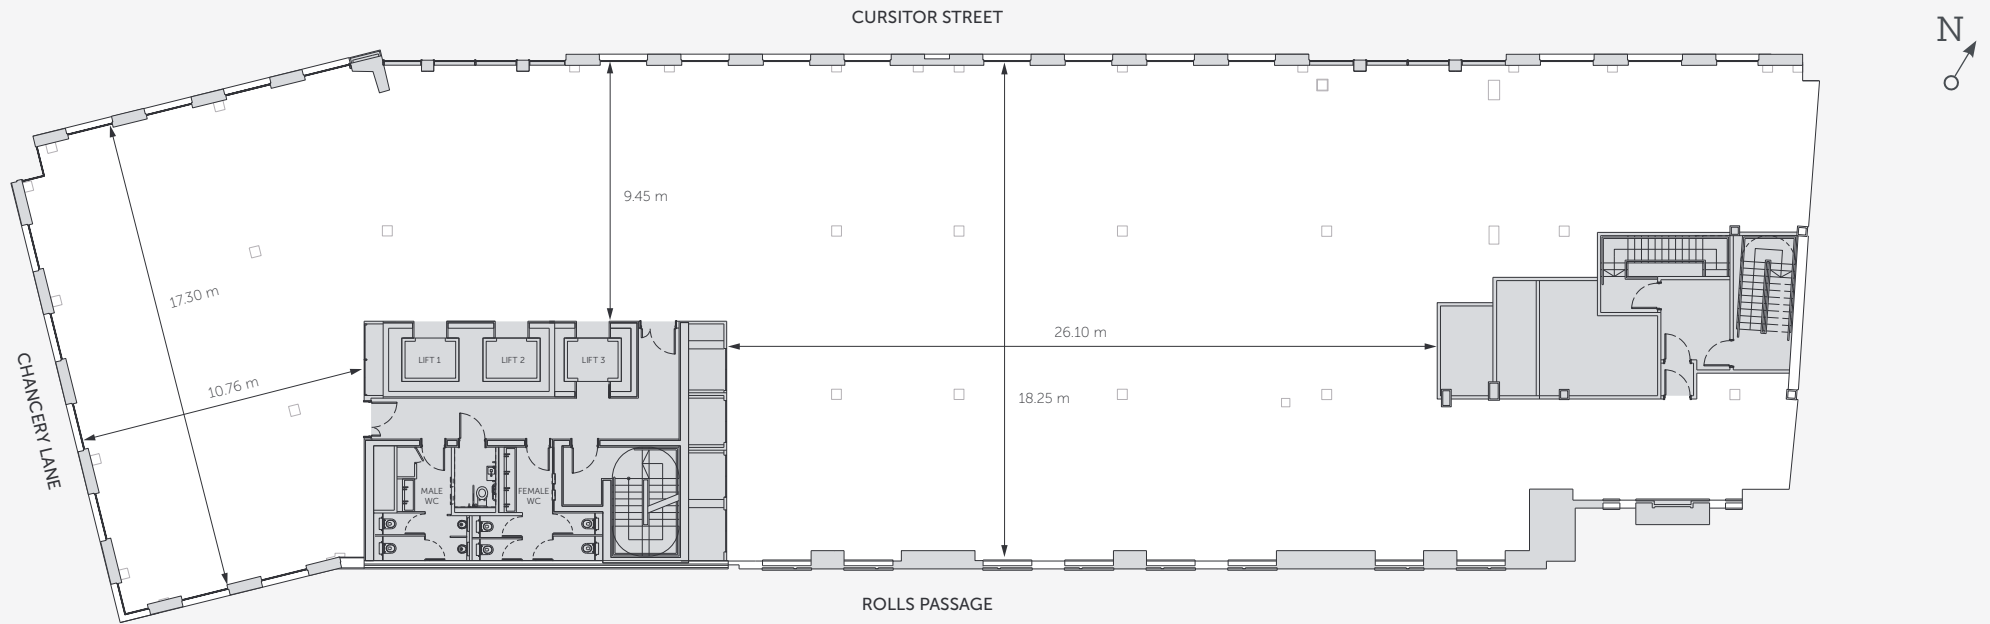

First Floor

10,310 sq ft / 957 sq m

Not to scale. For indicative purposes only.

**THE
CURSOR
BUILDING**

38 CHANCERY LANE | MIDTOWN