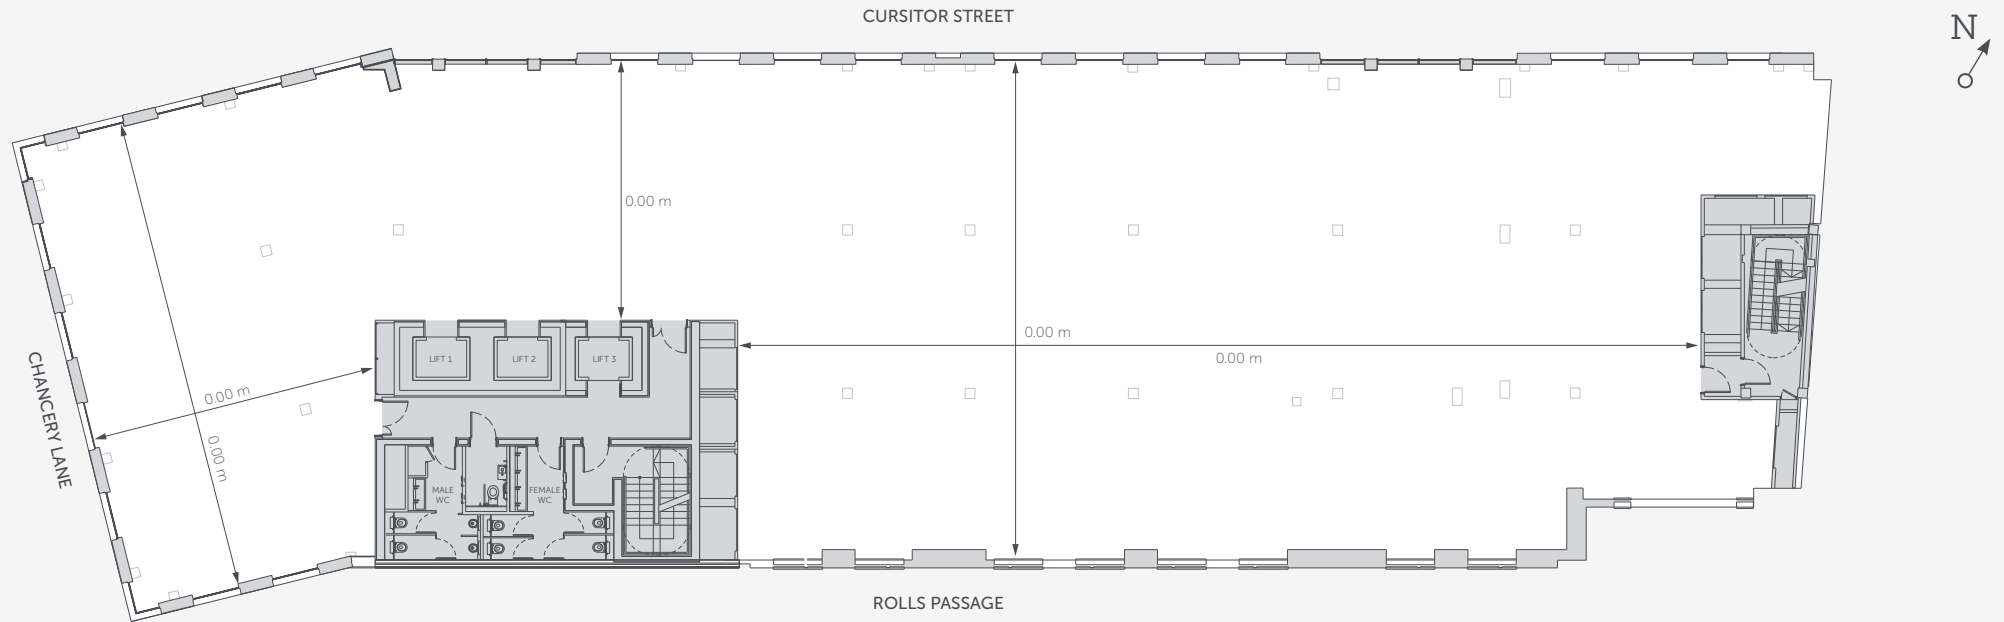

# Second Floor

10,540 sq ft / 979 sq m

Not to scale. For indicative purposes only.

**THE  
CURSOR  
BUILDING**

38 CHANCERY LANE | MIDTOWN