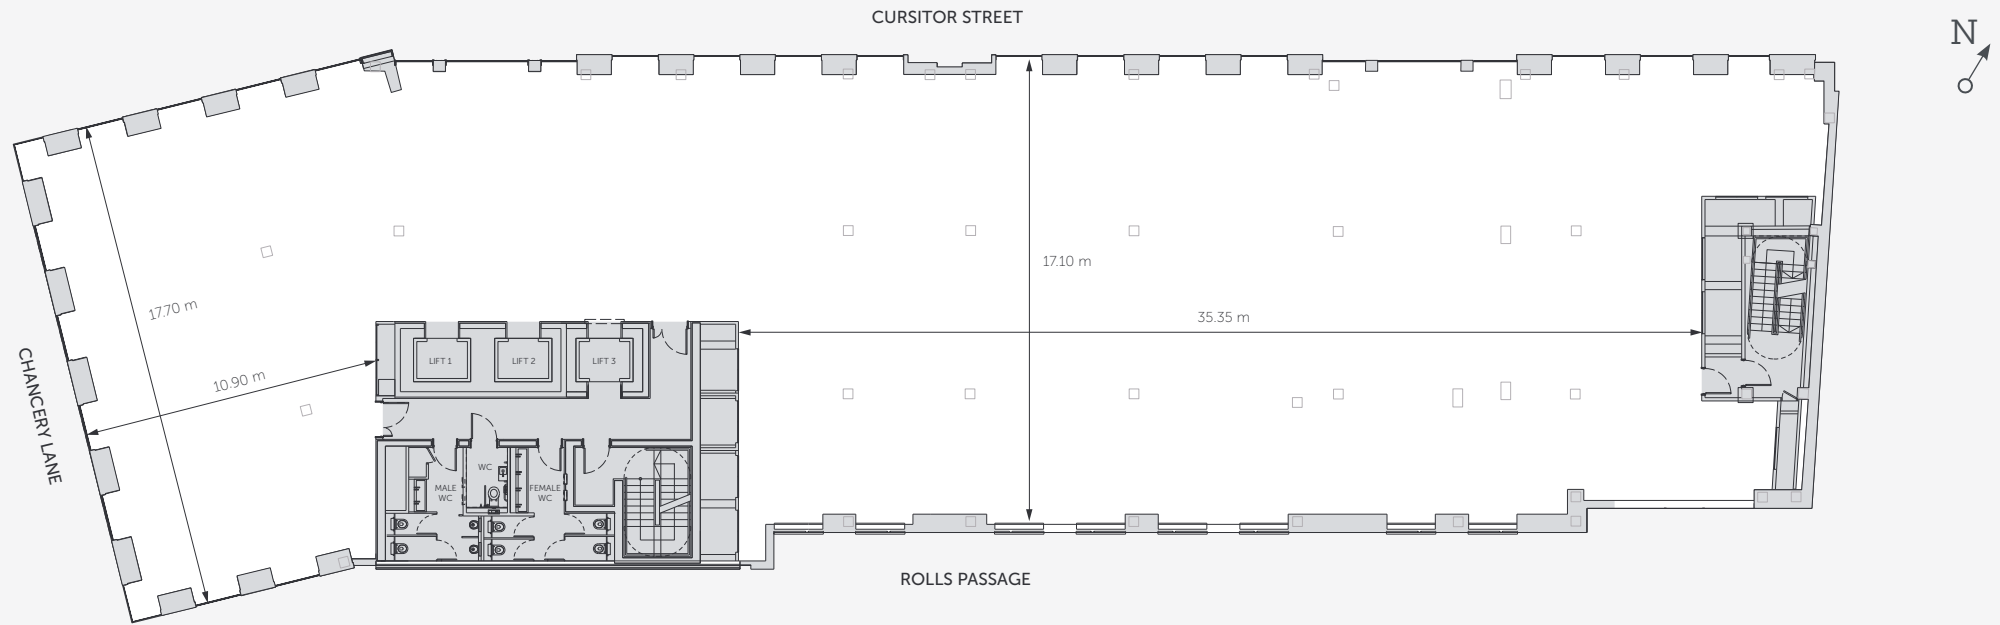

Fourth Floor

10,060 sq ft / 934 sq m

Not to scale. For indicative purposes only.

**THE
CURSOR
BUILDING**

38 CHANCERY LANE | MIDTOWN