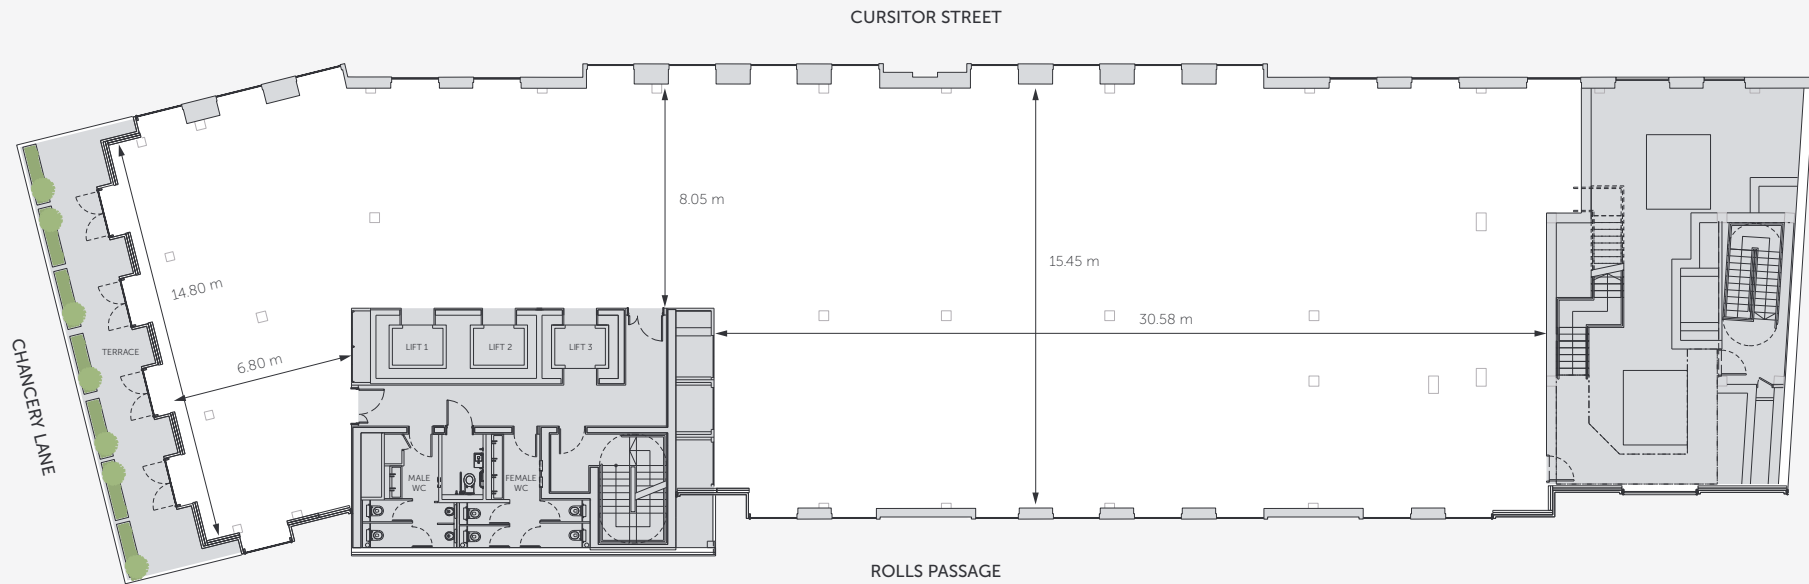

Fifth Floor

7,721 sq ft / 717 sq m

Not to scale. For indicative purposes only.

**THE
CURSOR
BUILDING**

38 CHANCERY LANE | MIDTOWN