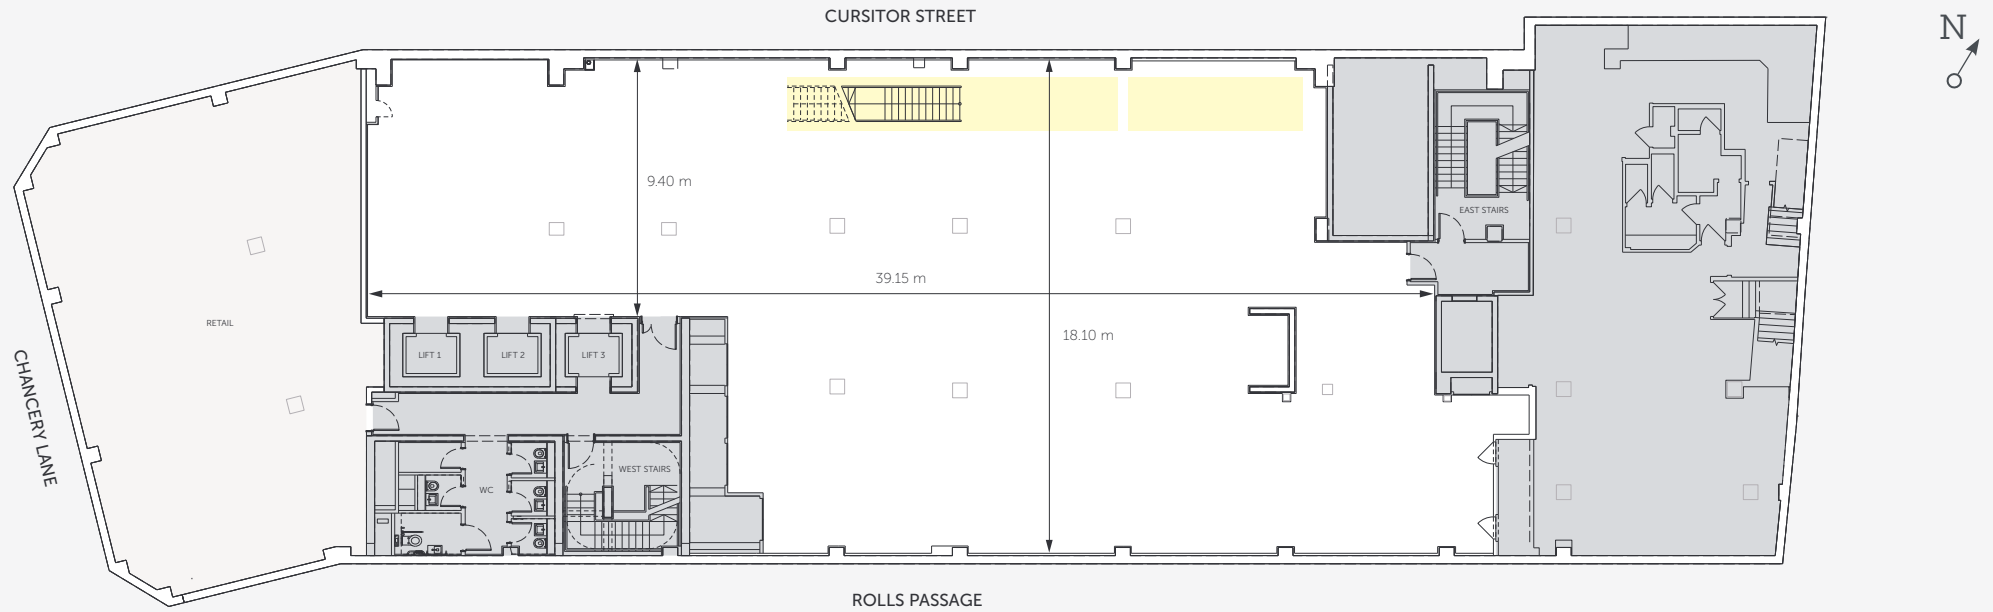

Lower Ground Floor

6,047 sq ft / 561 sq m

Not to scale. For indicative purposes only.

**THE
CURSOR
BUILDING**

38 CHANCERY LANE | MIDTOWN