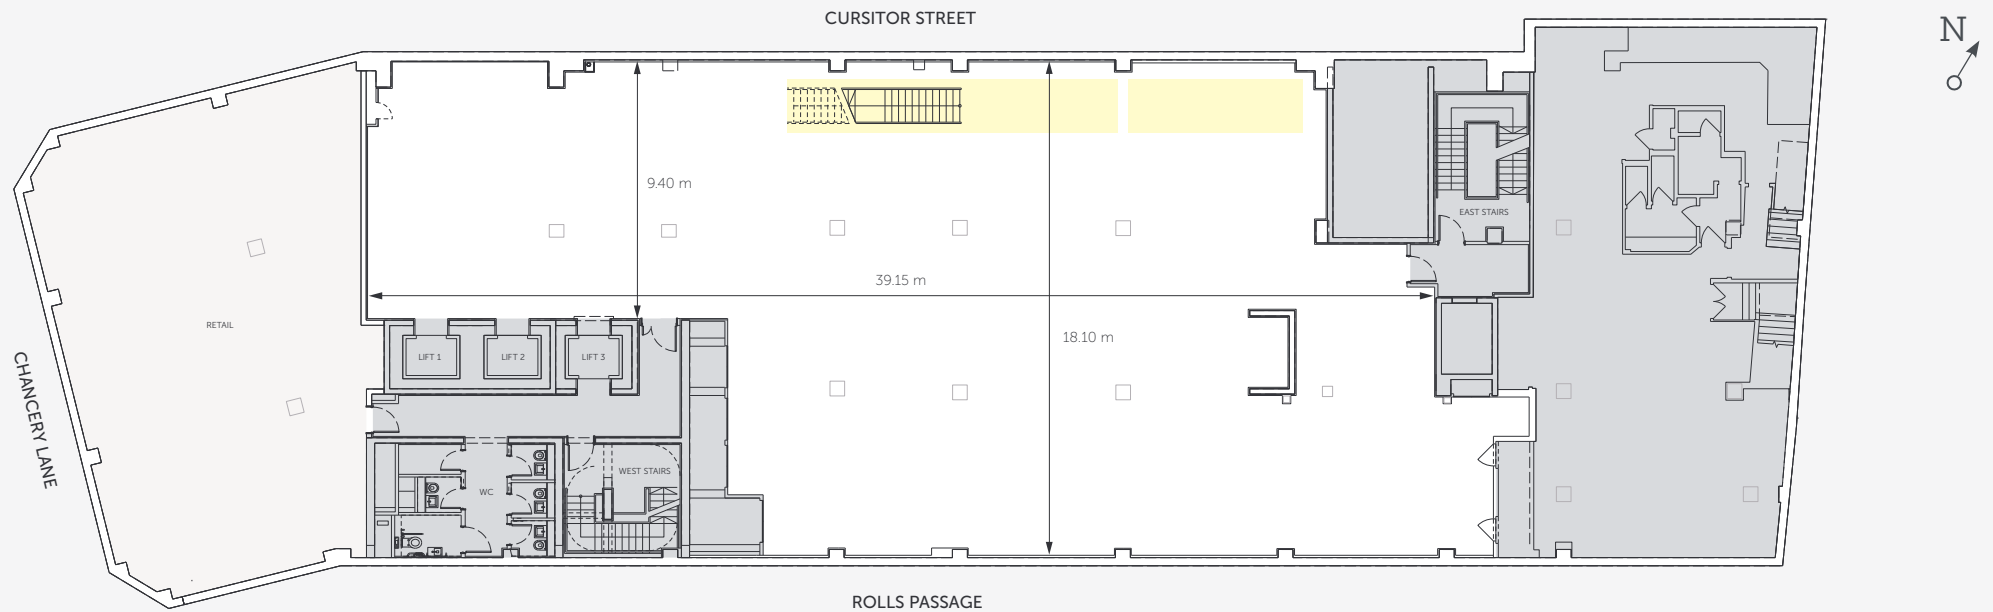

# Lower Ground Floor

6,047 sq ft / 561 sq m

Not to scale. For indicative purposes only.

**THE  
CURSOR  
BUILDING**

38 CHANCERY LANE | MIDTOWN