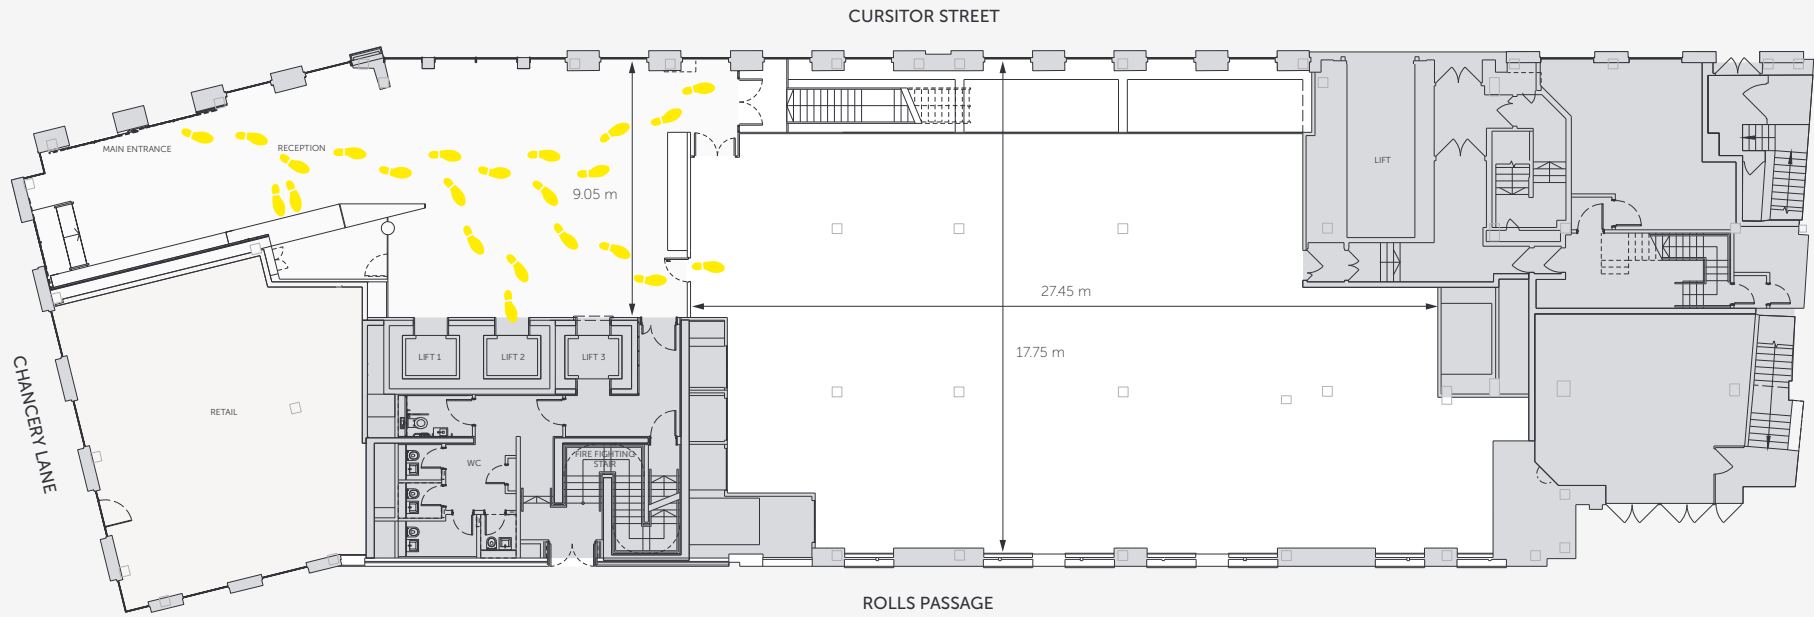

Ground Floor

4,675 sq ft / 434 sq m

Not to scale. For indicative purposes only.

**THE
CURSOR
BUILDING**

38 CHANCERY LANE | MIDTOWN