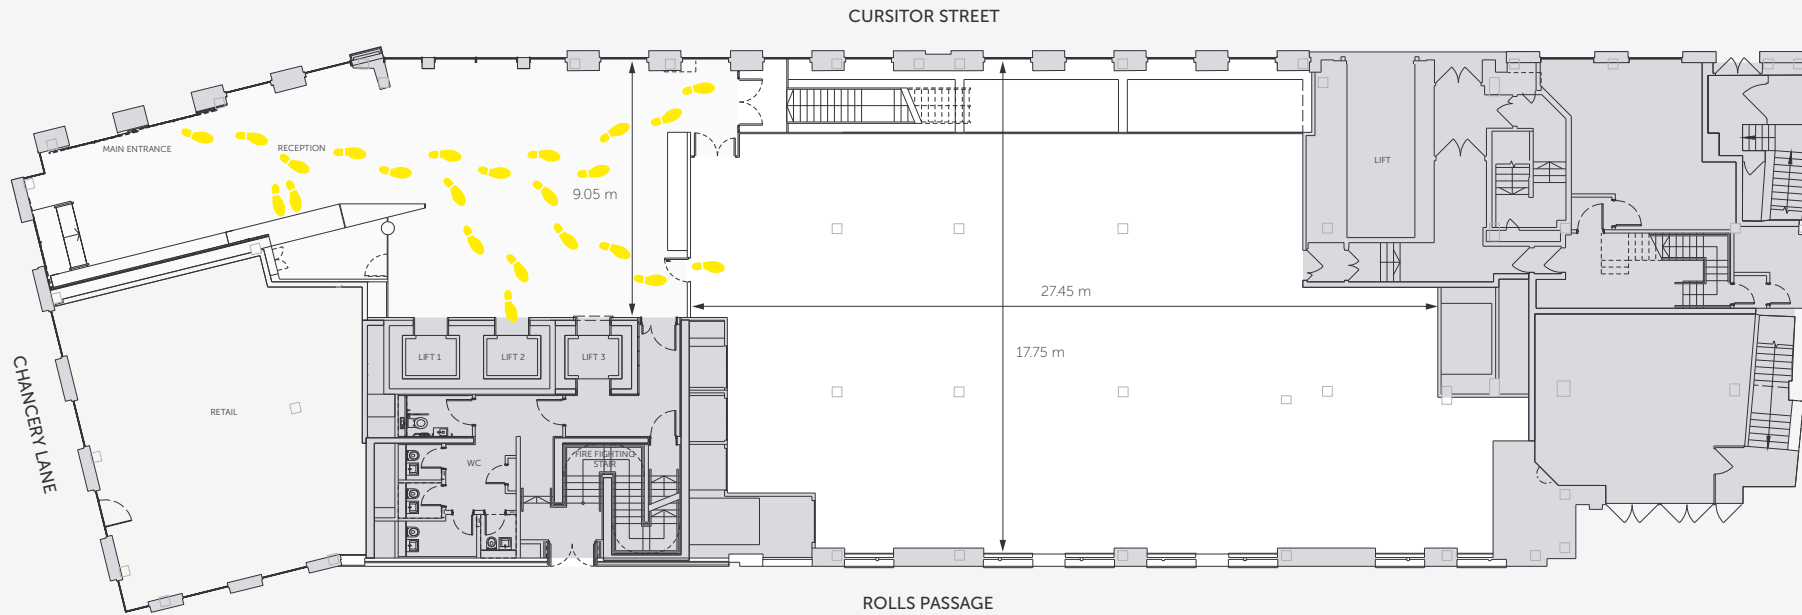

Ground Floor

4,675 sq ft / 434 sq m

Not to scale. For indicative purposes only.

**THE
CURSOR
BUILDING**

38 CHANCERY LANE | MIDTOWN