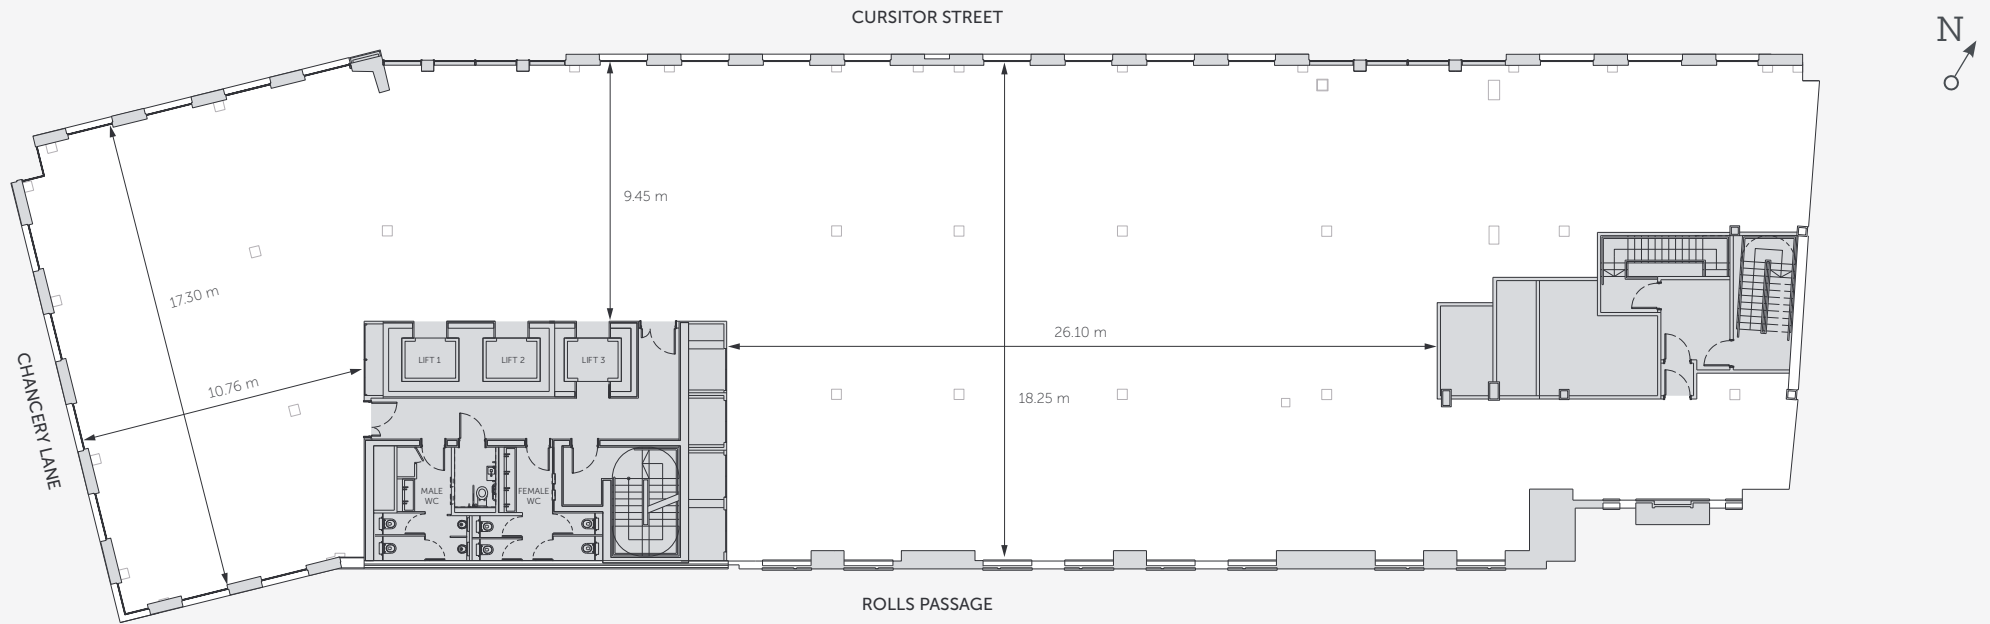

# First Floor

10,310 sq ft / 957 sq m

Not to scale. For indicative purposes only.

**THE  
CURSOR  
BUILDING**

38 CHANCERY LANE | MIDTOWN