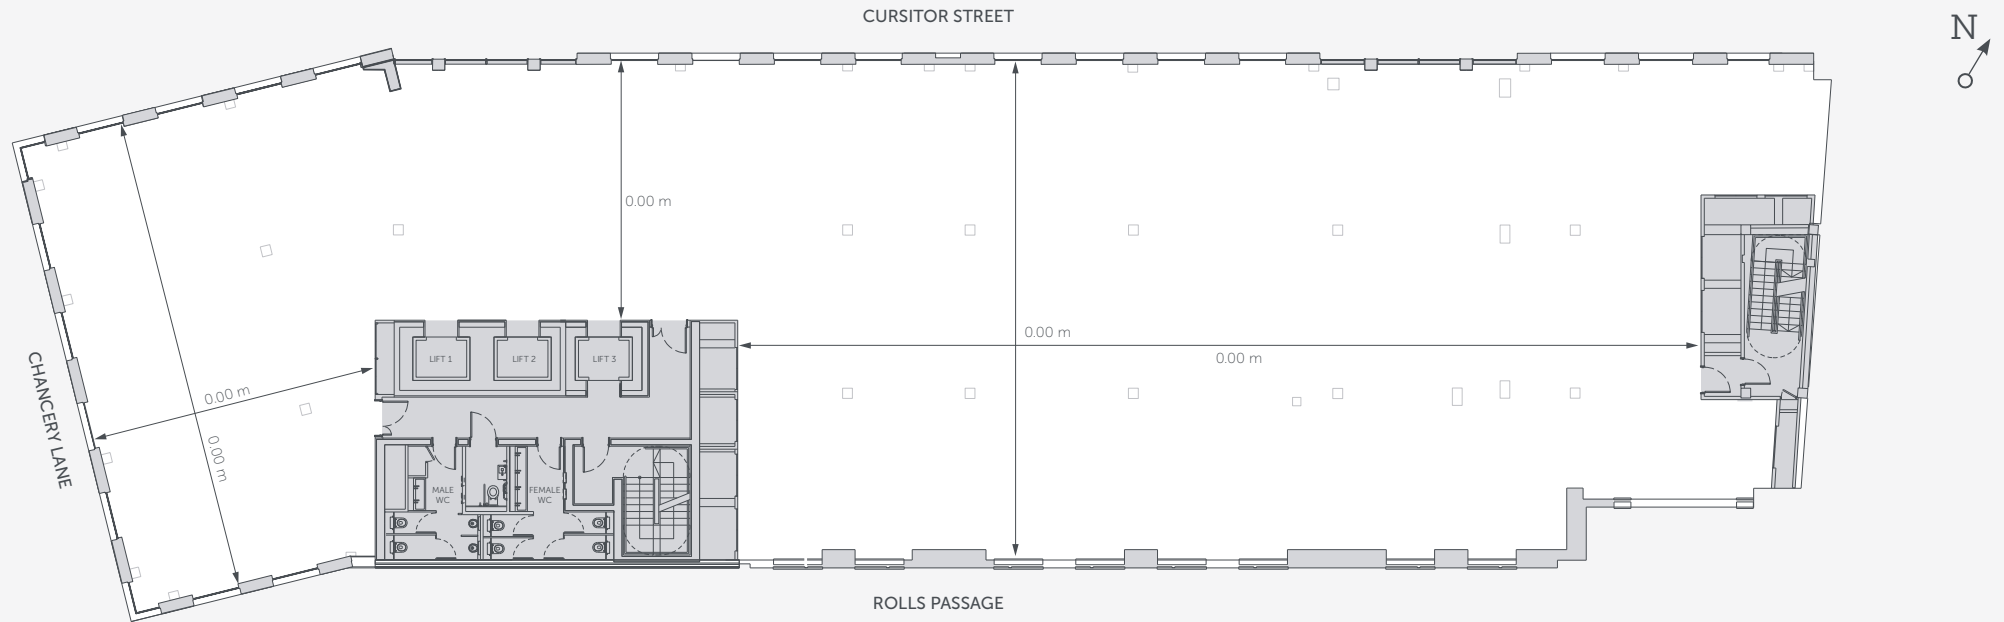

Second Floor

10,540 sq ft / 979 sq m

Not to scale. For indicative purposes only.

**THE
CURSOR
BUILDING**

38 CHANCERY LANE | MIDTOWN