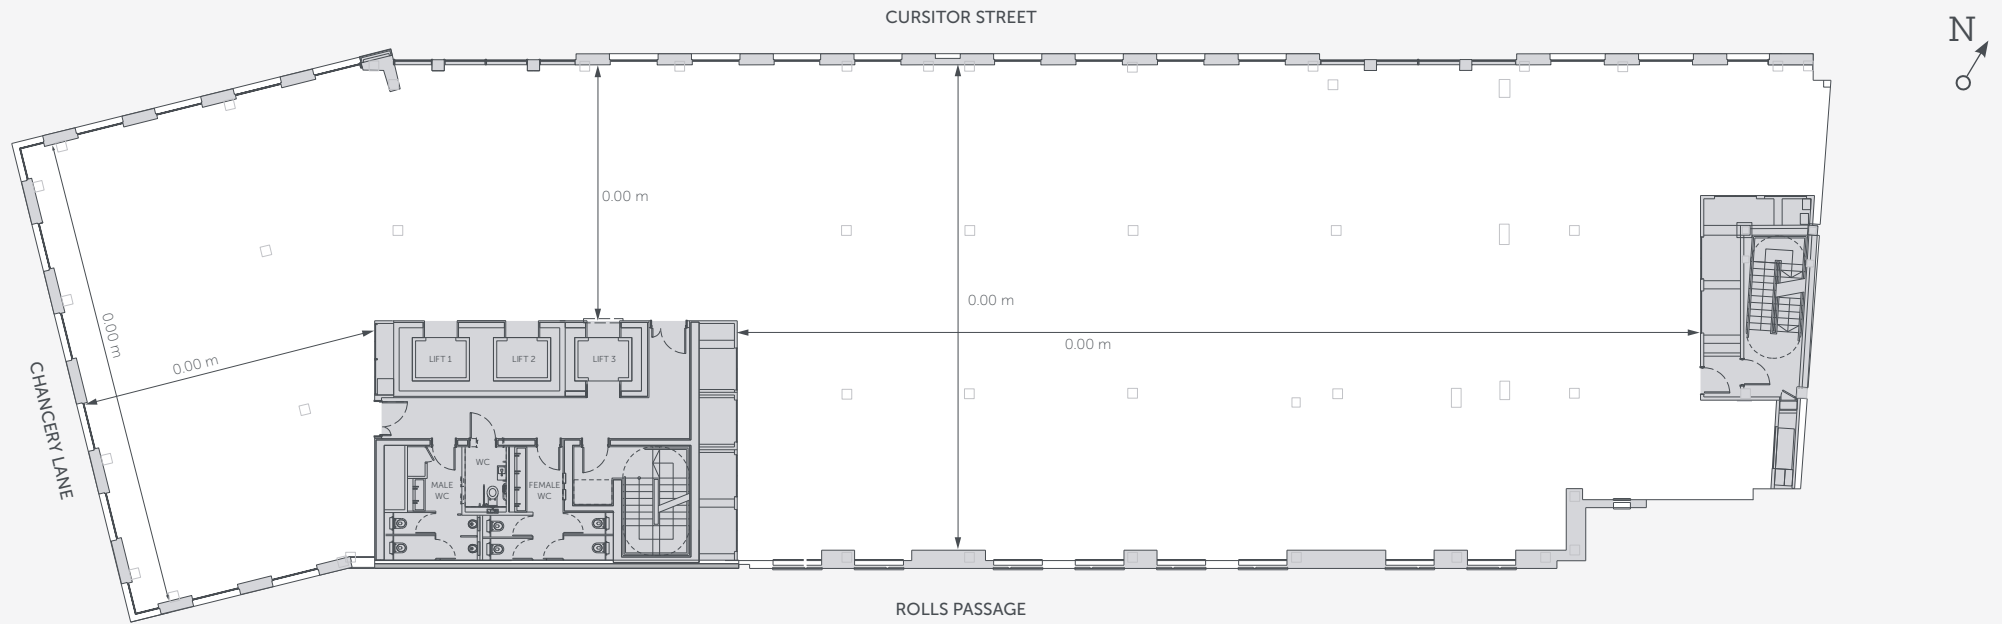

Third Floor

10,581 sq ft / 983 sq m

Not to scale. For indicative purposes only.

**THE
CURSOR
BUILDING**

38 CHANCERY LANE | MIDTOWN