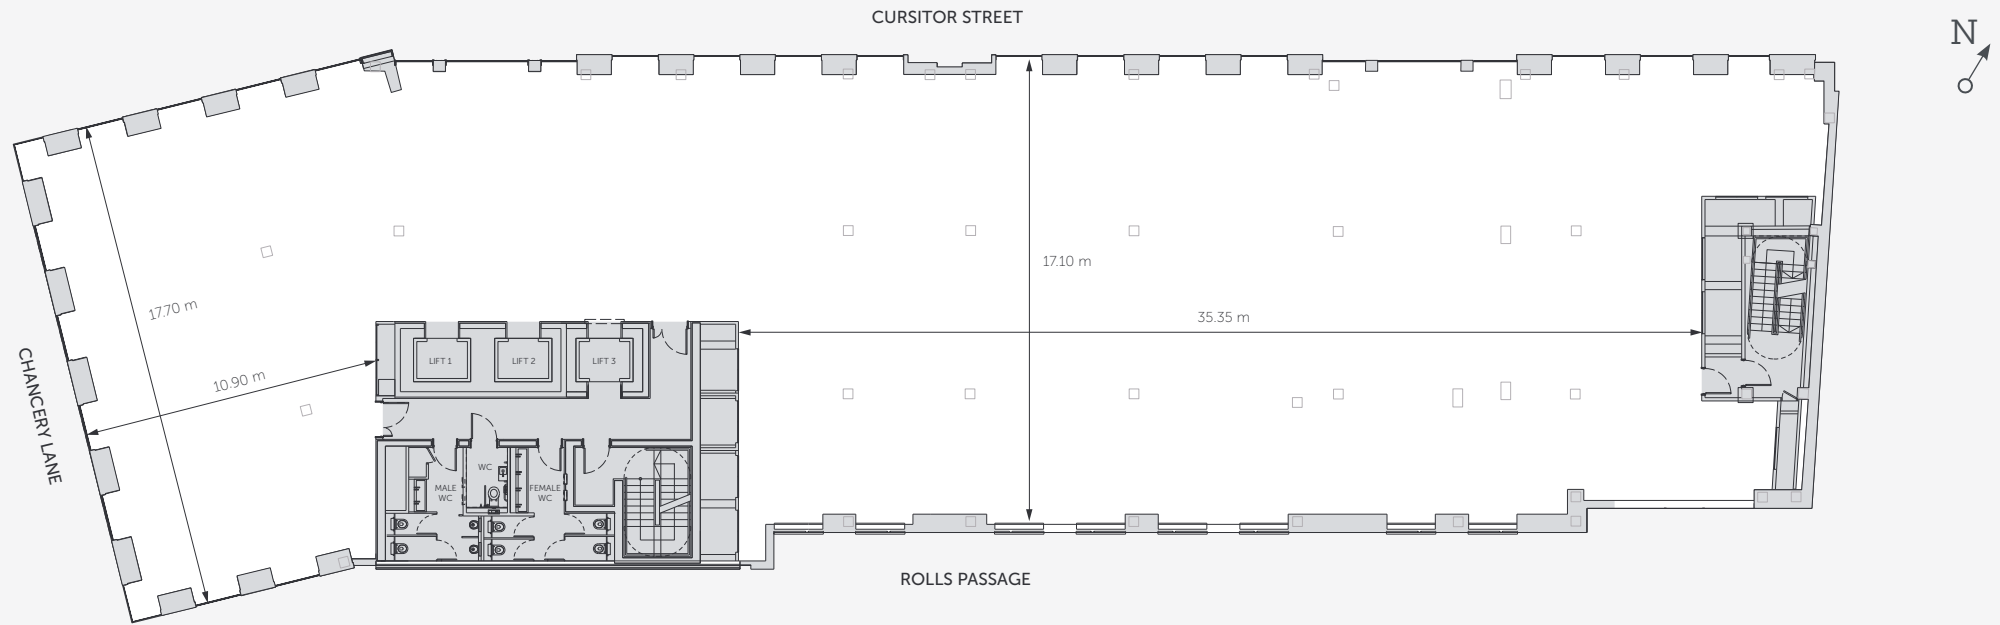

# Fourth Floor

10,060 sq ft / 934 sq m

Not to scale. For indicative purposes only.

**THE  
CURSOR  
BUILDING**

38 CHANCERY LANE | MIDTOWN