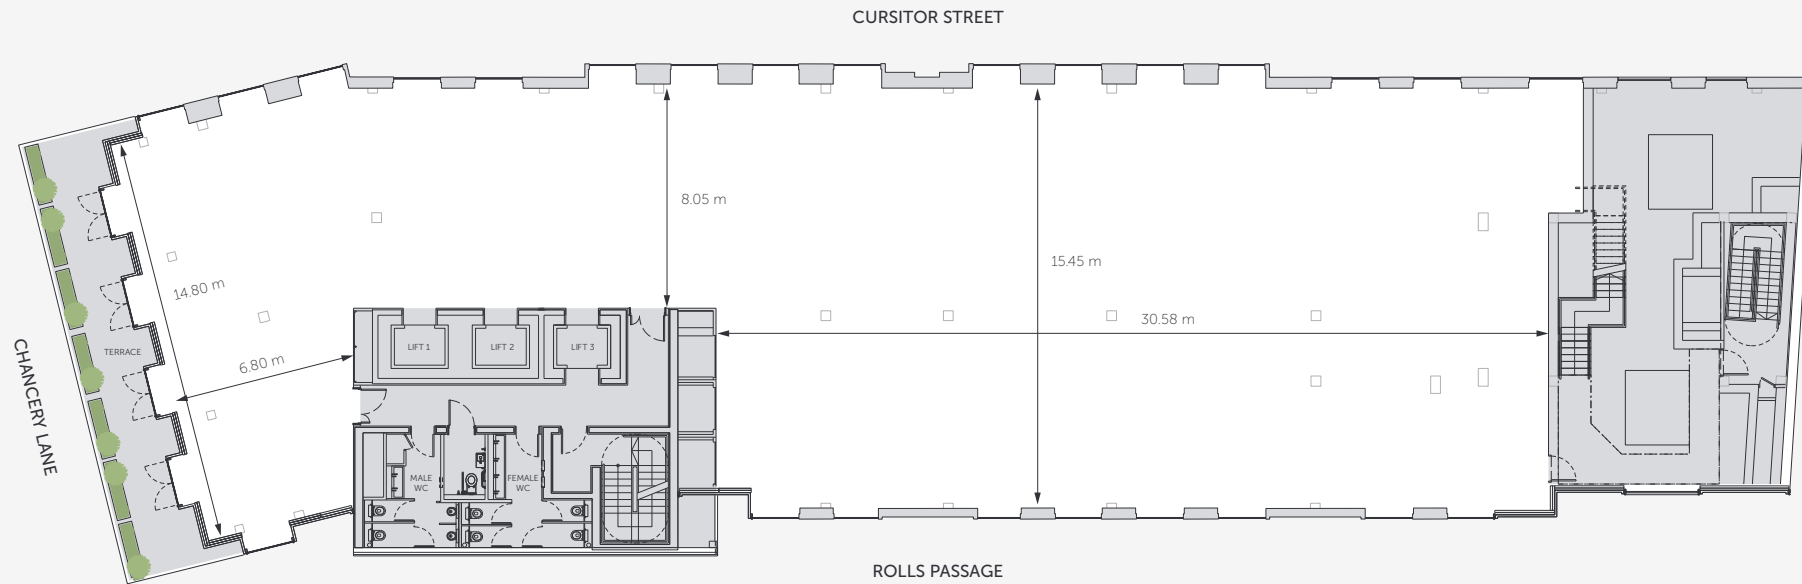

# Fifth Floor

7,721 sq ft / 717 sq m

Not to scale. For indicative purposes only.

**THE  
CURSOR  
BUILDING**

38 CHANCERY LANE | MIDTOWN