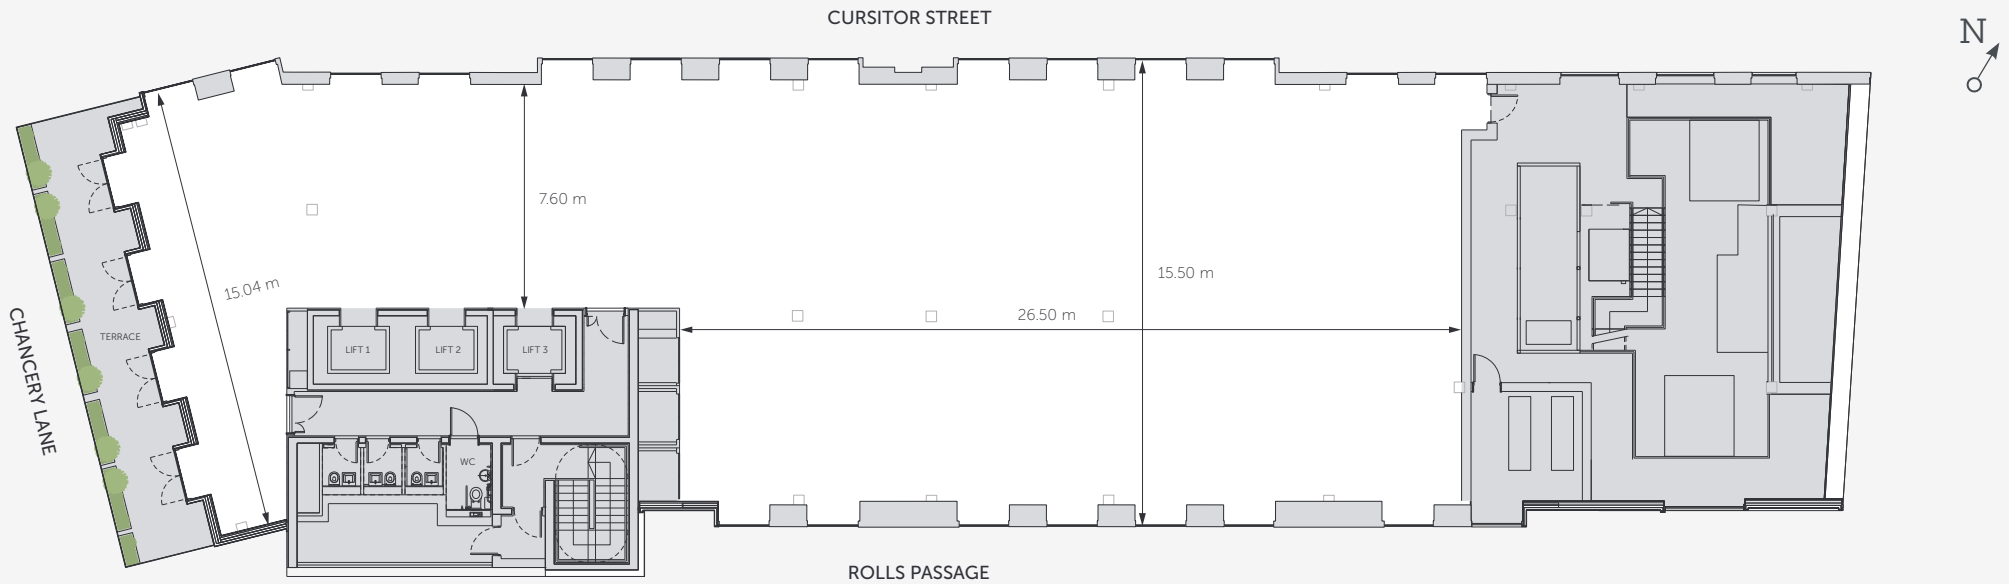

Sixth Floor

6,049 sq ft / 562 sq m

Not to scale. For indicative purposes only.

**THE
CURSOR
BUILDING**

38 CHANCERY LANE | MIDTOWN